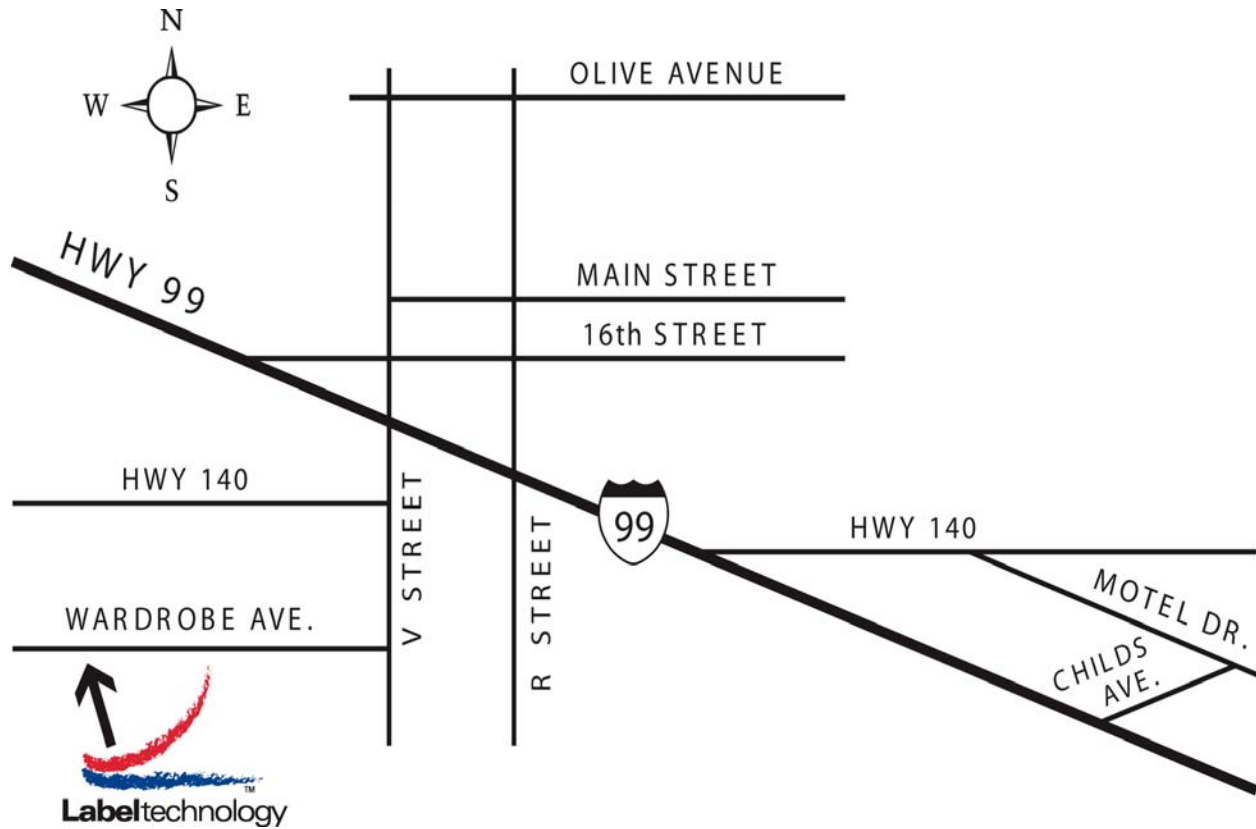

2050 Wardrobe Ave.
 Merced, CA 95341
 Phone: (800) 388-1990
 Fax: (209) 384-0322
 www.labeltech.com

From S.F.(approx 2.5 hours) <ul style="list-style-type: none"> ▪ 80 East to 580 East ▪ 580 East to 205 East ▪ 205 East to 120 East ▪ 120 East to 99 South ▪ Use "V" Street Exit 	From L.A. (approx. 5 hours) <ul style="list-style-type: none"> ▪ 405 North to I-5 North ▪ I-5 North to 99 North ▪ Use "R" Street Exit
-------------------------------------------------------------------------------------------------------------------------------------------------------------------------------------------------------------------------------------------	-------------------------------------------------------------------------------------------------------------------------------------------------------------------------------

Lodging	Restaurants	
Courtyard by Marriot 750 Motel Drive (209) 725-1221	Applebee's <i>Casual Dining</i> 1734 W. Olive Ave. (209) 724-9930	The Branding Iron <i>Steaks and Seafood</i> 640 W. 16 th Street (209) 722-1822
Holiday Inn Express & Suites 151 South Parsons Avenue (209) 384-3700	Big Bubba's Bad BBQ <i>California Barbecue</i> 560 W. 18 th Street (209) 384-3797	La Hacienda 2 <i>Mexican</i> 3355 "G" Street (209) 723-7890
Hampton Inn & Suites 225 South Parsons Avenue (209) 386-1210	Fernando's Bistro <i>Casual Dining</i> 510 W. Main Street (209) 381-0290	