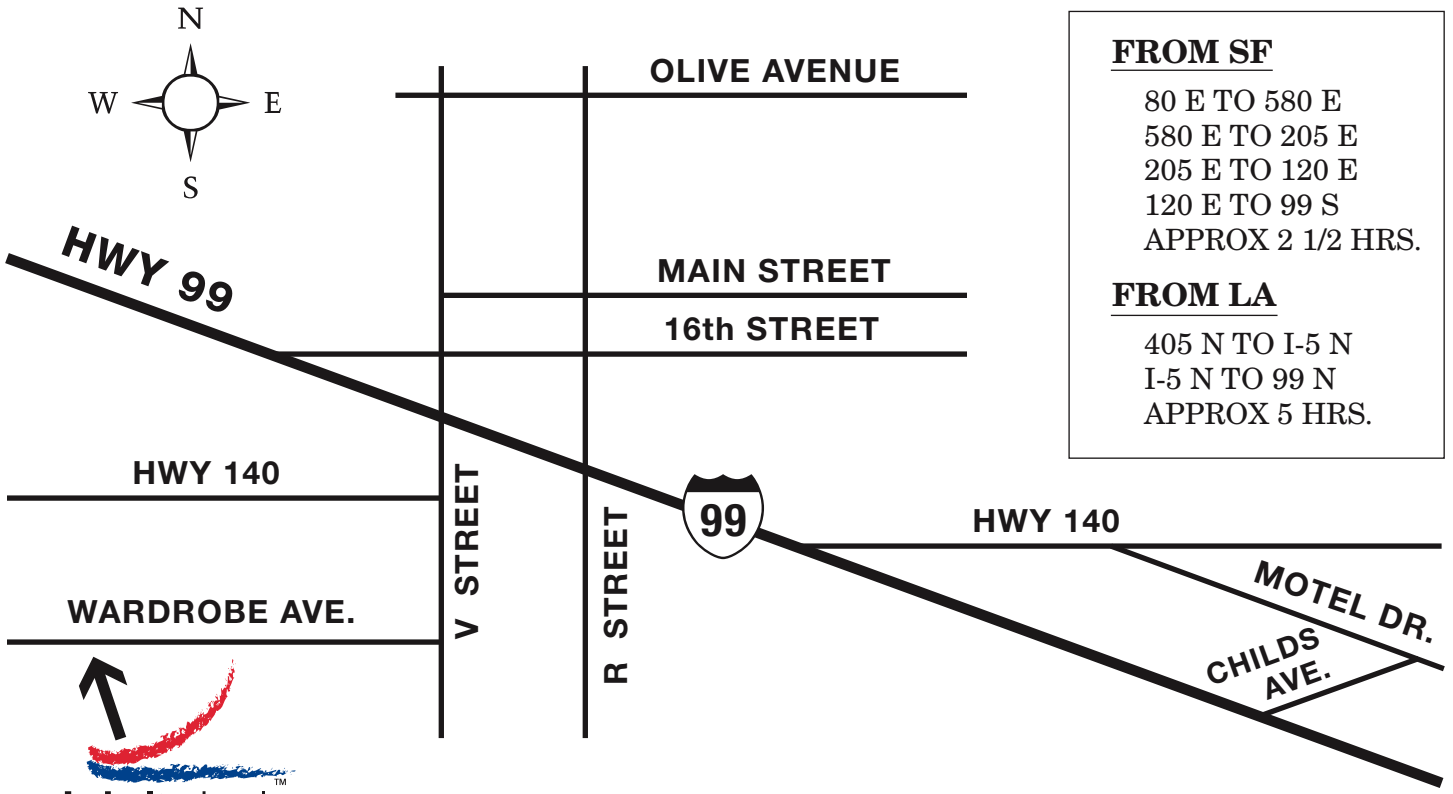

LABEL TECHNOLOGY, INC. DRIVING DIRECTIONS

Labeltechnology

2050 WARDROBE AVE., MERCED, CA 95340

PHONE (800) 388-1990 or (209) 384-1000

FAX (209) 384-0322

www.labeltech.com

FROM SF

80 E TO 580 E
580 E TO 205 E
205 E TO 120 E
120 E TO 99 S
APPROX 2 1/2 HRS.

FROM LA

405 N TO I-5 N
I-5 N TO 99 N
APPROX 5 HRS.

RESTAURANTS

APPLEBEE'S
1734 W. OLIVE AVE.
(209) 724-9930

DeANGELO'S
ITALIAN CUISINE
350 W. MAIN STREET
(209) 383-3020

FIREHOUSE BREWPUB
& RESTAURANT
560 W. 18th STREET
(209) 384-2337

THE BRANDING IRON
STEAKS & SEAFOOD
640 W. 16th STREET
(209) 722-1822

EAGLE'S NEST
AMERICAN CUISINE
2000 E. CHILDS AVE.
(209) 723-1041

SWEETRIVER
BAR & GRILL
510 MERCED MALL
(W. OLIVE & R)
(209) 383-5542

LODGING

HOLIDAY INN EXPRESS
730 MOTEL DRIVE
(209) 383-0333

RAMADA INN
HWY 99 & CHILDS
(209) 723-3121

BEST WESTERN INN
1033 MOTEL DRIVE
(209) 723-2163

DAYS INN
1199 MOTEL DRIVE
(209) 722-2726